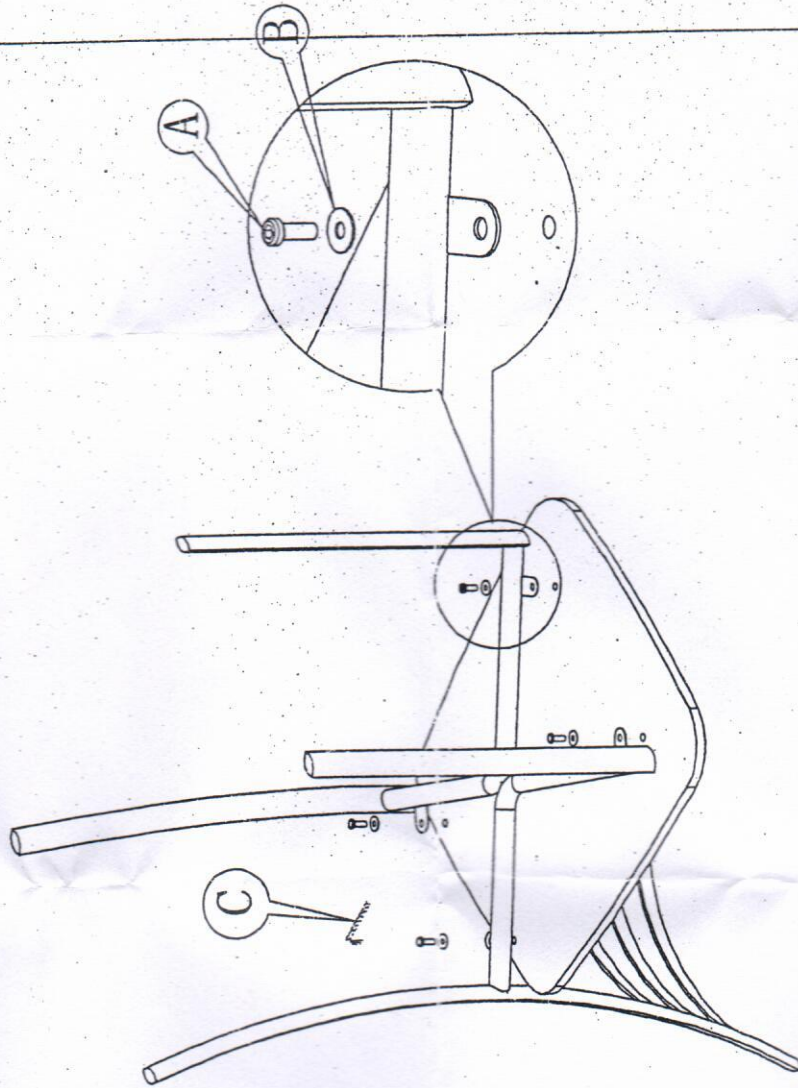

B801

B2108A00-CR

	DESCRIPTION	SKETCH	GAUGE	Q'TY	REMARK
A	allen screw		M6*12	4	
B	washer		φ6*16*1.2	4	
C	allen key		4MM	1	