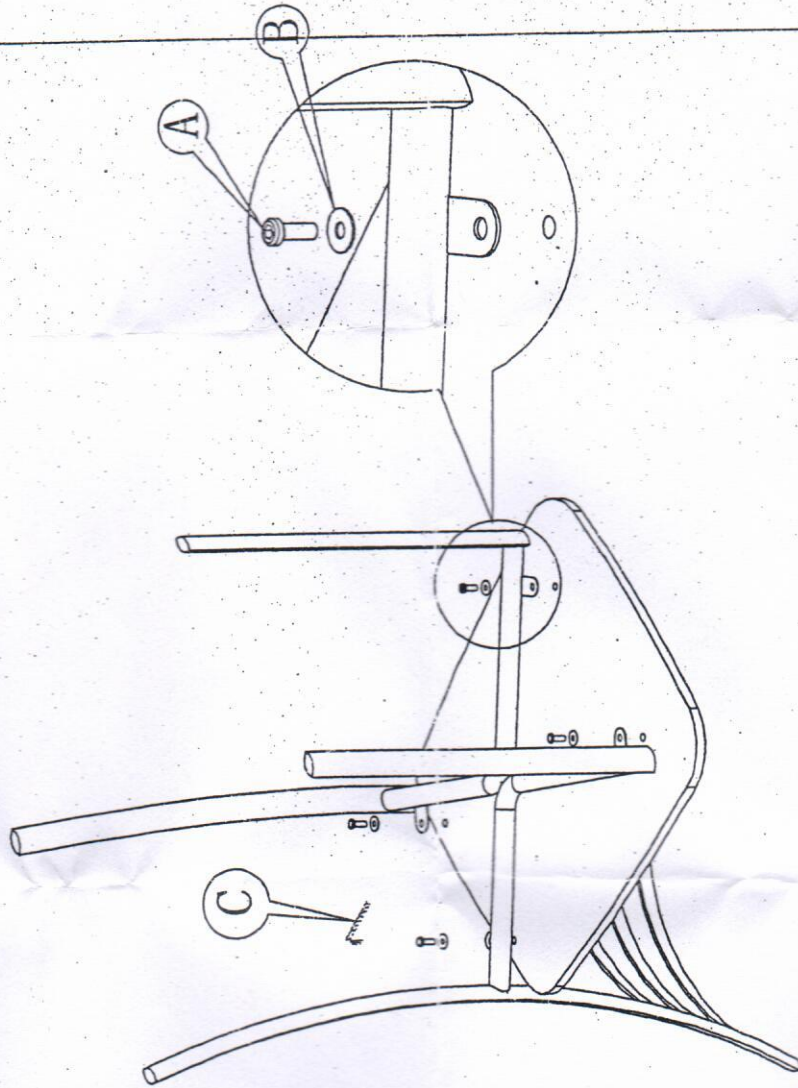

B801

B2108A00-CR

	DESCRIPTION	SKETCH	GAUGE	Q'TY	REMARK
A	allen screw		M6*12	4	
B	washer		ø6*16*1.2	4	
C	allen key		4MM	1	